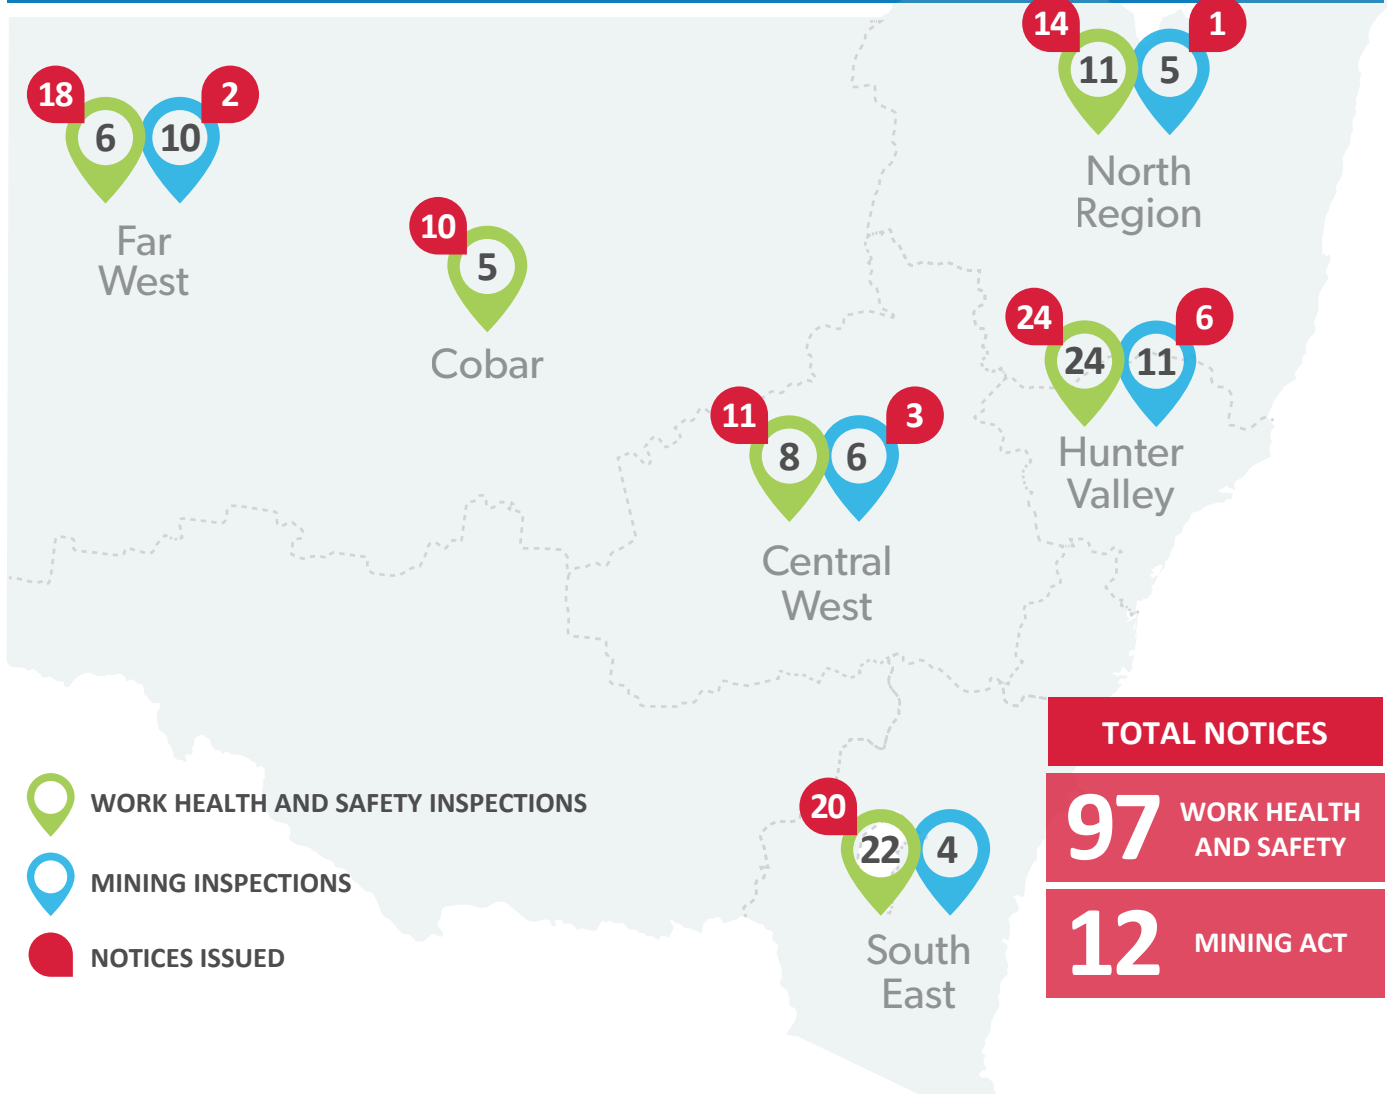

COMPLIANCE BLITZ SNAPSHOT

High visibility operation 2019

TOTAL INSPECTIONS	LEGISLATION	SECTORS	
112 MINE AND PETROLEUM SITES ACROSS NSW	76 WORK HEALTH AND SAFETY	35 COAL MINES	2 PETROLEUM AND GEOTHERMAL SITES
	36 MINING ACT	20 LARGE MINES Metalliferous and quarries	19 SMALL MINES Metalliferous and quarries
		10 COAL MINES	13 METALLIFEROUS Mines and quarries
			13 EXPLORATION PROGRAMS

INSPECTIONS BY REGION

TOTAL NOTICES	
97	WORK HEALTH AND SAFETY
12	MINING ACT